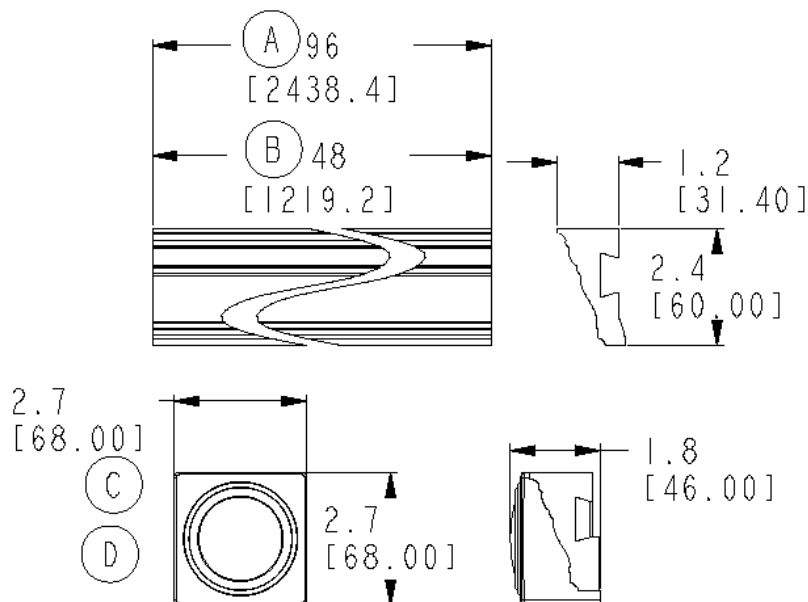

Mirrorscapes Technical Specification

4000 Series

Stock Numbers:

- **MS4048 – 4' Decorative Straight (1 pair)**
BN = Brushed Nickel Finish
CH = Chrome Finish
ORB = Oil Rubbed Bronze Finish
- **MS4072 – 6' Decorative Straight (1 pair)**
BN = Brushed Nickel Finish
CH = Chrome Finish
ORB = Oil Rubbed Bronze Finish
- **MS4096 – 8' Decorative Straight (1 pair)**
BN = Brushed Nickel Finish
CH = Chrome Finish
ORB = Oil Rubbed Bronze Finish
- **MC4000 – Decorative Corners (4 corners)**
BN = Brushed Nickel Finish
CH = Chrome Finish
ORB = Oil Rubbed Bronze Finish
- **ME4055 – Decorative Extensions (2 extensions)**
BN = Brushed Nickel Finish
CH = Chrome Finish
ORB = Oil Rubbed Bronze Finish

Dimensions:

Installation Instructions:

1. Remove backing to expose adhesive on mounting brackets.
2. Position corner template on the mirror.
3. Guided by corner template, secure corner mounting bracket to mirror.
4. Once mounting bracket is secured, remove corner template.
5. Repeat for all corners.
6. Center straight template at edge of mirror.
7. Guided by straight template, secure straight mounting bracket to mirror.
8. Once mounting bracket is secured, remove straight mounting template.
9. Repeat on all sides of mirror.
10. Attach decorative corners onto corner mounting brackets.
11. With a marker, trace a line on the mirror along the inner edges of the corner brackets.
12. Remove decorative corners.
13. Measure between marked lines to determine lengths of straight pieces.
14. Cut straight pieces to measurements made in step 13.
15. Press straight pieces onto mounting brackets.
16. Press decorative corners onto mounting brackets.

Materials:

4000 series straights are wood.
Corners are wood. Mounting brackets are ABS plastic.

Cleaning Instructions:

To preserve the fine finish of this product, clean only with a soft cloth. Do not use commercial or abrasive cleaners.